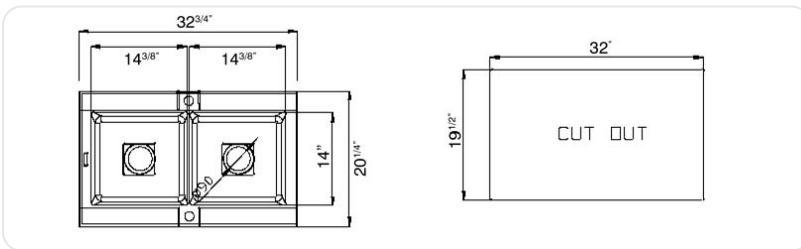

## Composite 2.0 Bowl

Self Rimming

AS-GE20RZUSSK

- Features**
- Part-drilled 1 3/8" tap holes
  - Reversible design
  - Uniquely developed square waste & pop-up
  - Geometrically styled with a range of tailor-made accessories, sold separately
  - Accessories include Main Bowl Grid and Sliding Glass Chopping Board and Steel Colander