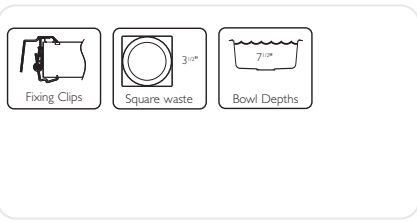

## Composite 2.0 Bowl

Self Rimming

AS-GE20RZUSSK

- Features**
- Part-drilled 1 3/8" tap holes
  - Reversible design
  - Uniquely developed square waste & pop-up
  - Geometrically styled with a range of tailor-made accessories, sold separately
  - Accessories include Main Bowl Grid and Sliding Glass Chopping Board and Steel Colander